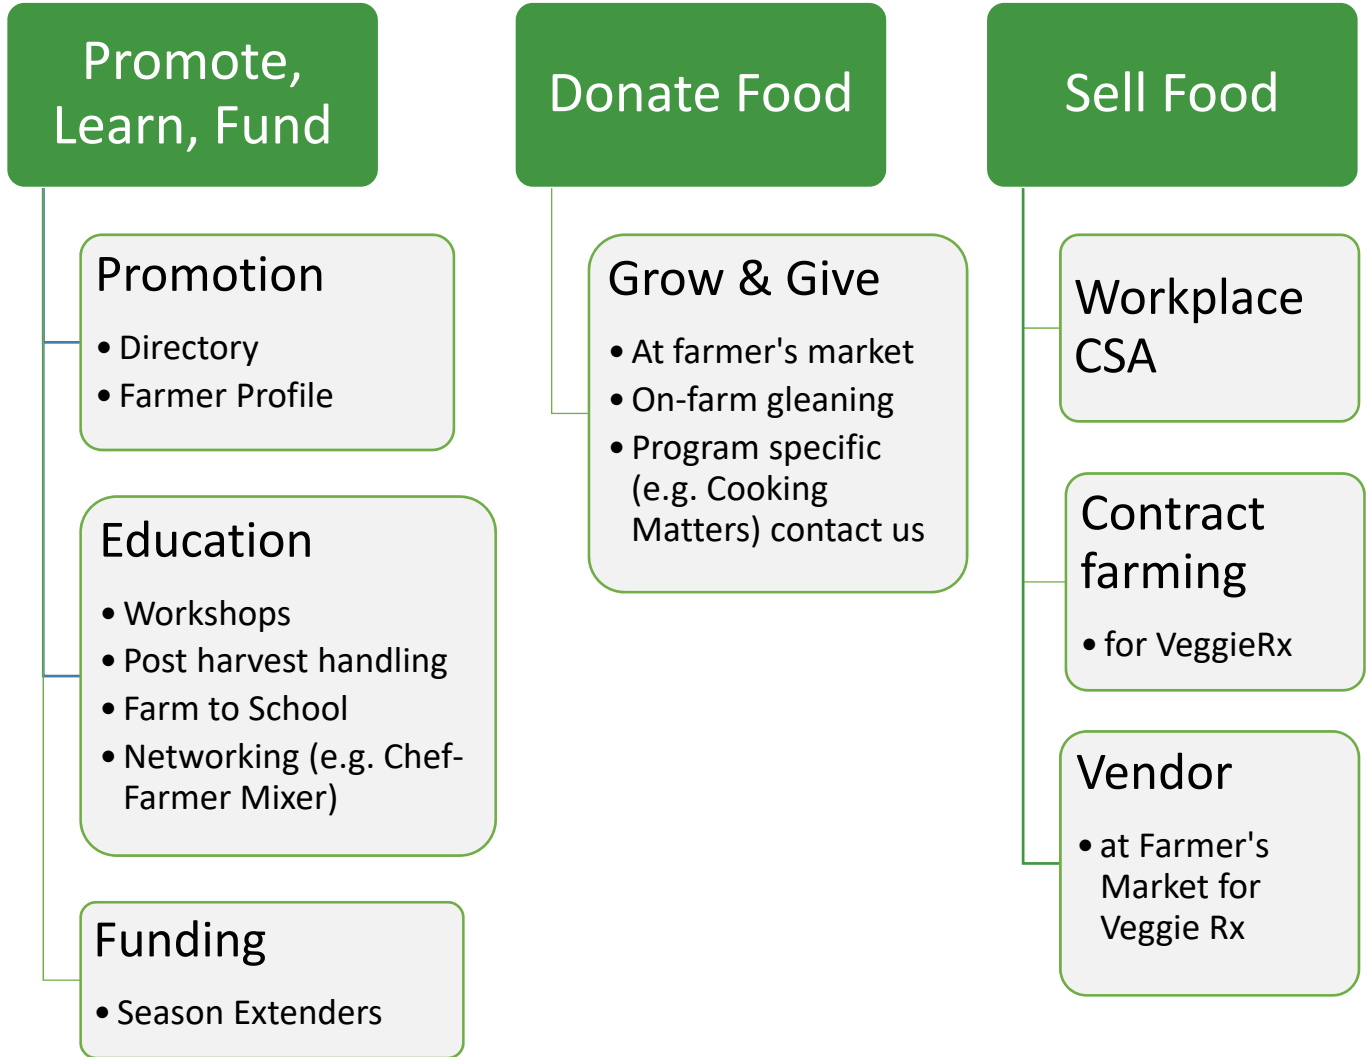

The High Desert Food & Farm Alliance (HDFFA) offers a variety of programs that support producers. Click for more information and find out who to contact below.

CONTACT INFORMATION

541-390-3572 | www.hdfffa.org | follow us: #hdffa, facebook @ hdffa

PROMOTE / EDUCATE / FUND/ SELL:

Laurie Wayne, Ag Support Program Coordinator, laurie@hdffa.org

DONATE FOOD

Rachel Levy, Food Access Program Coordinator, rachel@hdffa.org